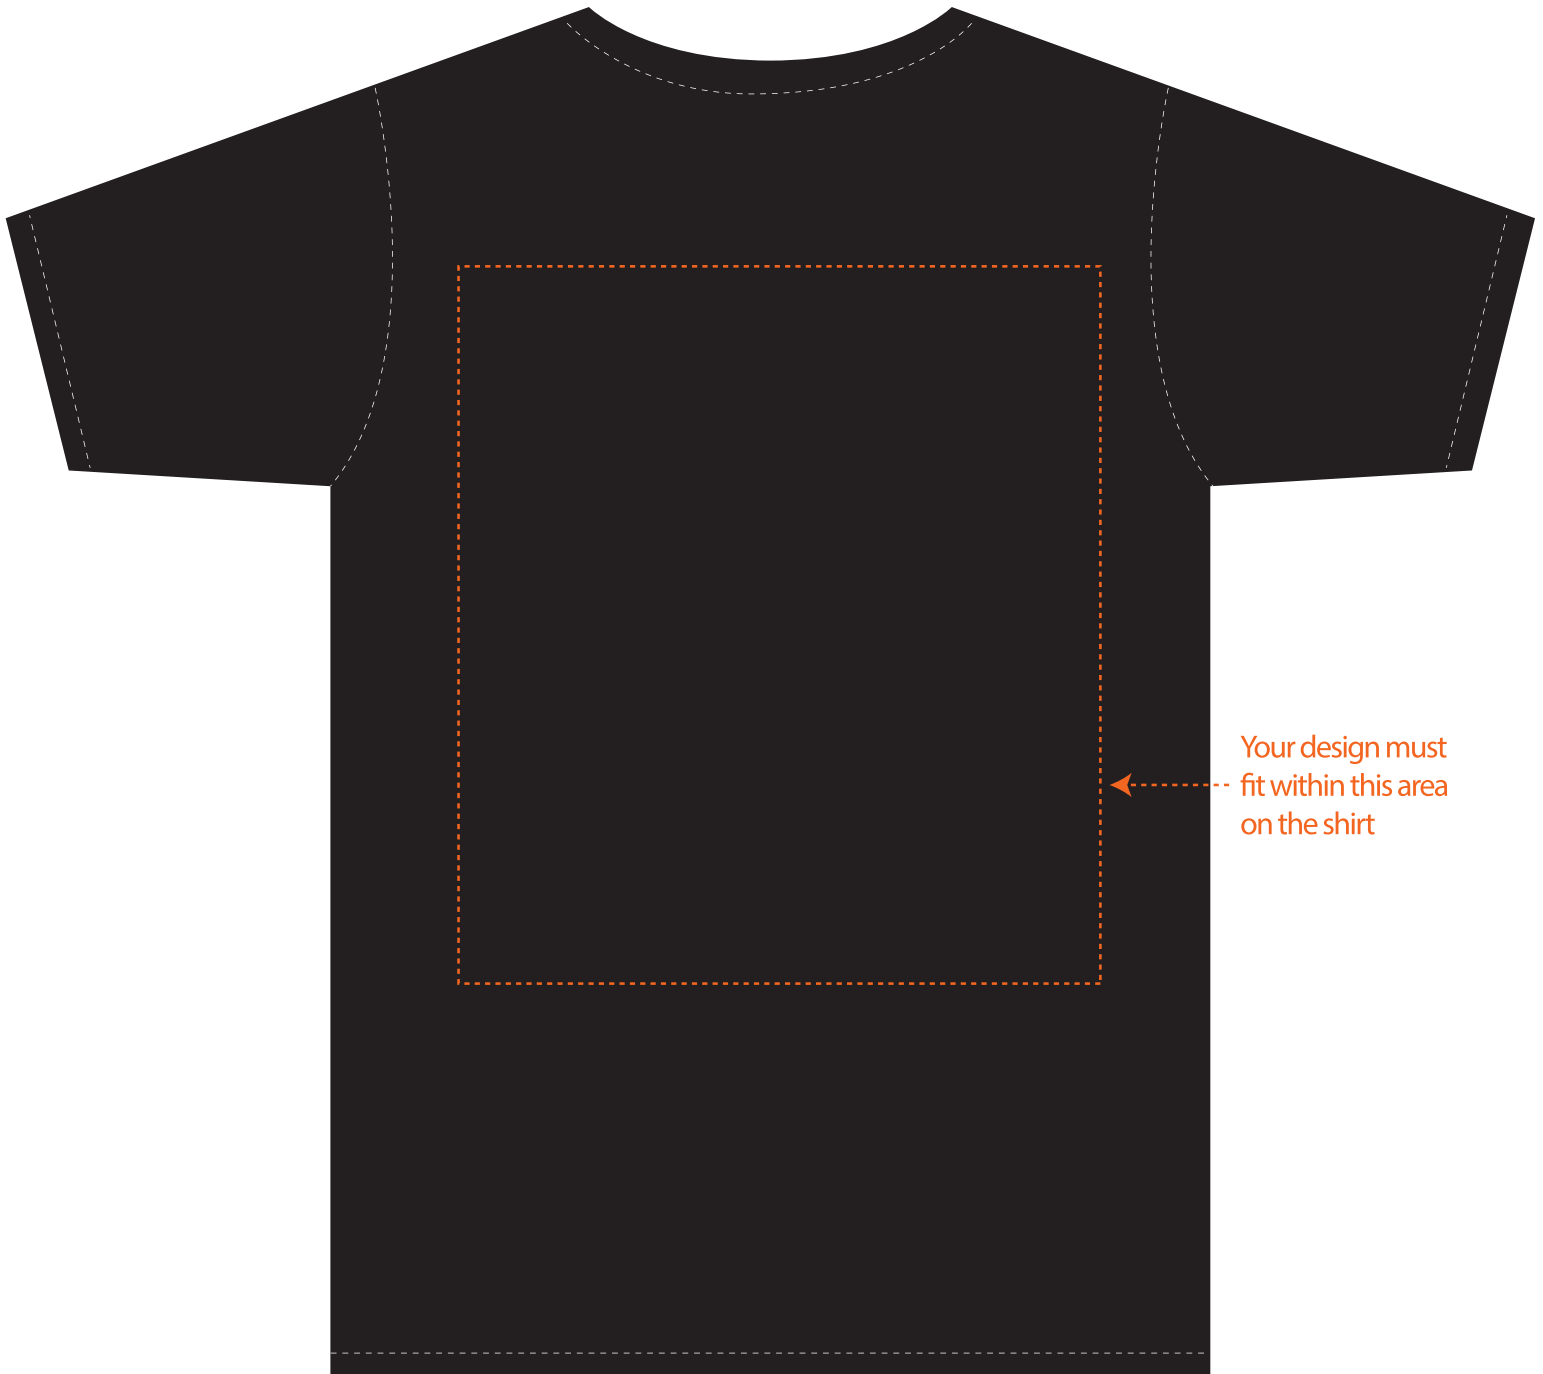

REVIVIFY

A T-shirt Competition

Brought to you by:

+

DISTRICT

Your design must fit within this area on the shirt

The T-shirt will be District's DT6000 (men's) and DT6001 (ladies) in Black!

◀ **Utilize the PromoKitchen Fork and Knife Icon in your design.**